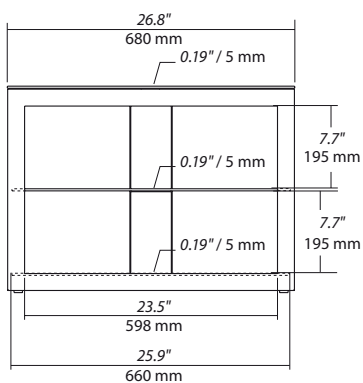

Liny

Designed for small spaces, Liny has all the advantages of larger pieces of furniture: original design and high quality material.

It can welcome a flat screen from 32 to 37 inches as well as the associated electronics (cable and satellite decoder, DVD/Blu-ray player, games console).

SPECIFICATIONS

DESIGN

Finish: Glossy Black/Clear

Structure: Glossy black powder coated steel

Shelves: Clear tempered glass

Miscellaneous: Self-gripping strap

MAXIMUM LOAD

Upper shelf: 88.2 lbs / 40 kg

Internal shelves: 44.1 lbs / 20 kg

USABLE DIMENSIONS

Overall dimensions (W x H x D):

26.8" x 19.3" x 15.7" / 680 x 491 x 400 mm

Upper shelf (W x D): 26.8" x 15.7" / 680 x 400 mm

Internal shelves (W x D): 23.5" x 13.9" / 598 x 354 mm

Height between shelves: 7.7" / 195 mm

PACKAGING

Delivered disassembled with screws kit, mounting instructions and tools

Quantity/box: 1

Type: Brown cardboard

Dimensions (W x H x D):

31.7" x 6.5" x 20.7" / 805 x 165 x 525 mm