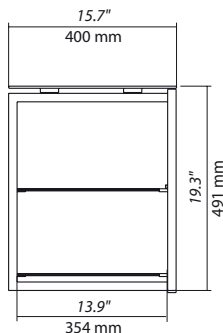

Liny

Designed for small spaces, Liny has all the advantages of larger pieces of furniture: original design and high quality material.

It can welcome a flat screen from 32 to 37 inches as well as the associated electronics (cable and satellite decoder, DVD/Blu-ray player, games console).

SPECIFICATIONS

DESIGN

Finish: Glossy Black/Clear

Structure: Glossy black powder coated steel

Shelves: Clear tempered glass

Miscellaneous: Self-gripping strap

MAXIMUM LOAD

Upper shelf: 88.2 lbs / 40 kg

Internal shelves: 44.1 lbs / 20 kg

USABLE DIMENSIONS

Overall dimensions (W x H x D):

26.8" x 19.3" x 15.7" / 680 x 491 x 400 mm

Upper shelf (W x D): 26.8" x 15.7" / 680 x 400 mm

Internal shelves (W x D): 23.5" x 13.9" / 598 x 354 mm

Height between shelves: 7.7" / 195 mm

PACKAGING

Delivered disassembled with screws kit, mounting instructions and tools

Quantity/box: 1

Type: Brown cardboard

Dimensions (W x H x D):

31.7" x 6.5" x 20.7" / 805 x 165 x 525 mm