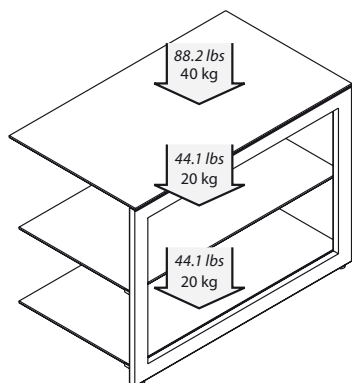

Liny

Designed for small spaces, Liny has all the advantages of larger pieces of furniture: original design and high quality material.

It can welcome a flat screen from 32 to 37 inches as well as the associated electronics (cable and satellite decoder, DVD/Blu-ray player, games console).

SPECIFICATIONS

DESIGN

Finish: Glossy Black/Clear

Structure: Glossy black powder coated steel

Shelves: Clear tempered glass

Miscellaneous: Self-gripping strap

MAXIMUM LOAD

Upper shelf: 88.2 lbs / 40 kg

Internal shelves: 44.1 lbs / 20 kg

USABLE DIMENSIONS

Overall dimensions (W x H x D):

26.8" x 19.3" x 15.7" / 680 x 491 x 400 mm

Upper shelf (W x D): 26.8" x 15.7" / 680 x 400 mm

Internal shelves (W x D): 23.5" x 13.9" / 598 x 354 mm

Height between shelves: 7.7" / 195 mm

PACKAGING

Delivered disassembled with screws kit, mounting instructions and tools

Quantity/box: 1

Type: Brown cardboard

Dimensions (W x H x D):

31.7" x 6.5" x 20.7" / 805 x 165 x 525 mm